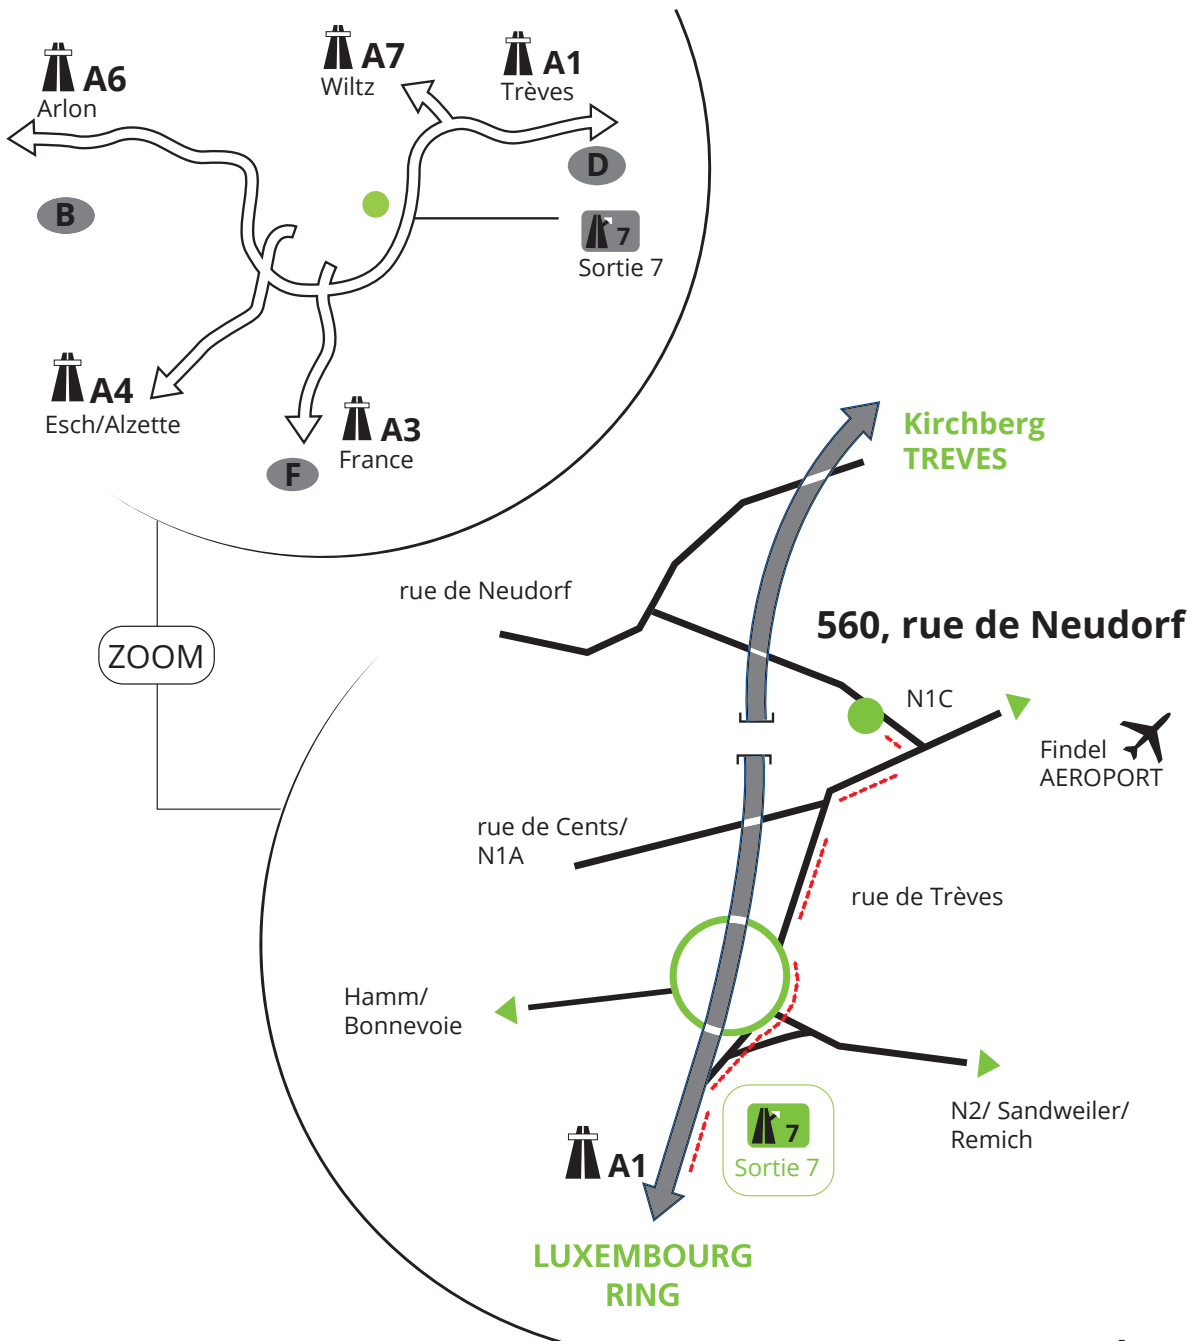

# Access map to Deloitte Ikaros

## Access plan:

- On Luxembourg ring, take the exit # 7 towards Sandweiler, Cimetières militaires
- At the roundabout, follow Grevenmacher, Trier, aéroport for 650m
- Turn left towards Neudorf, Kalchesbrèck for 250m